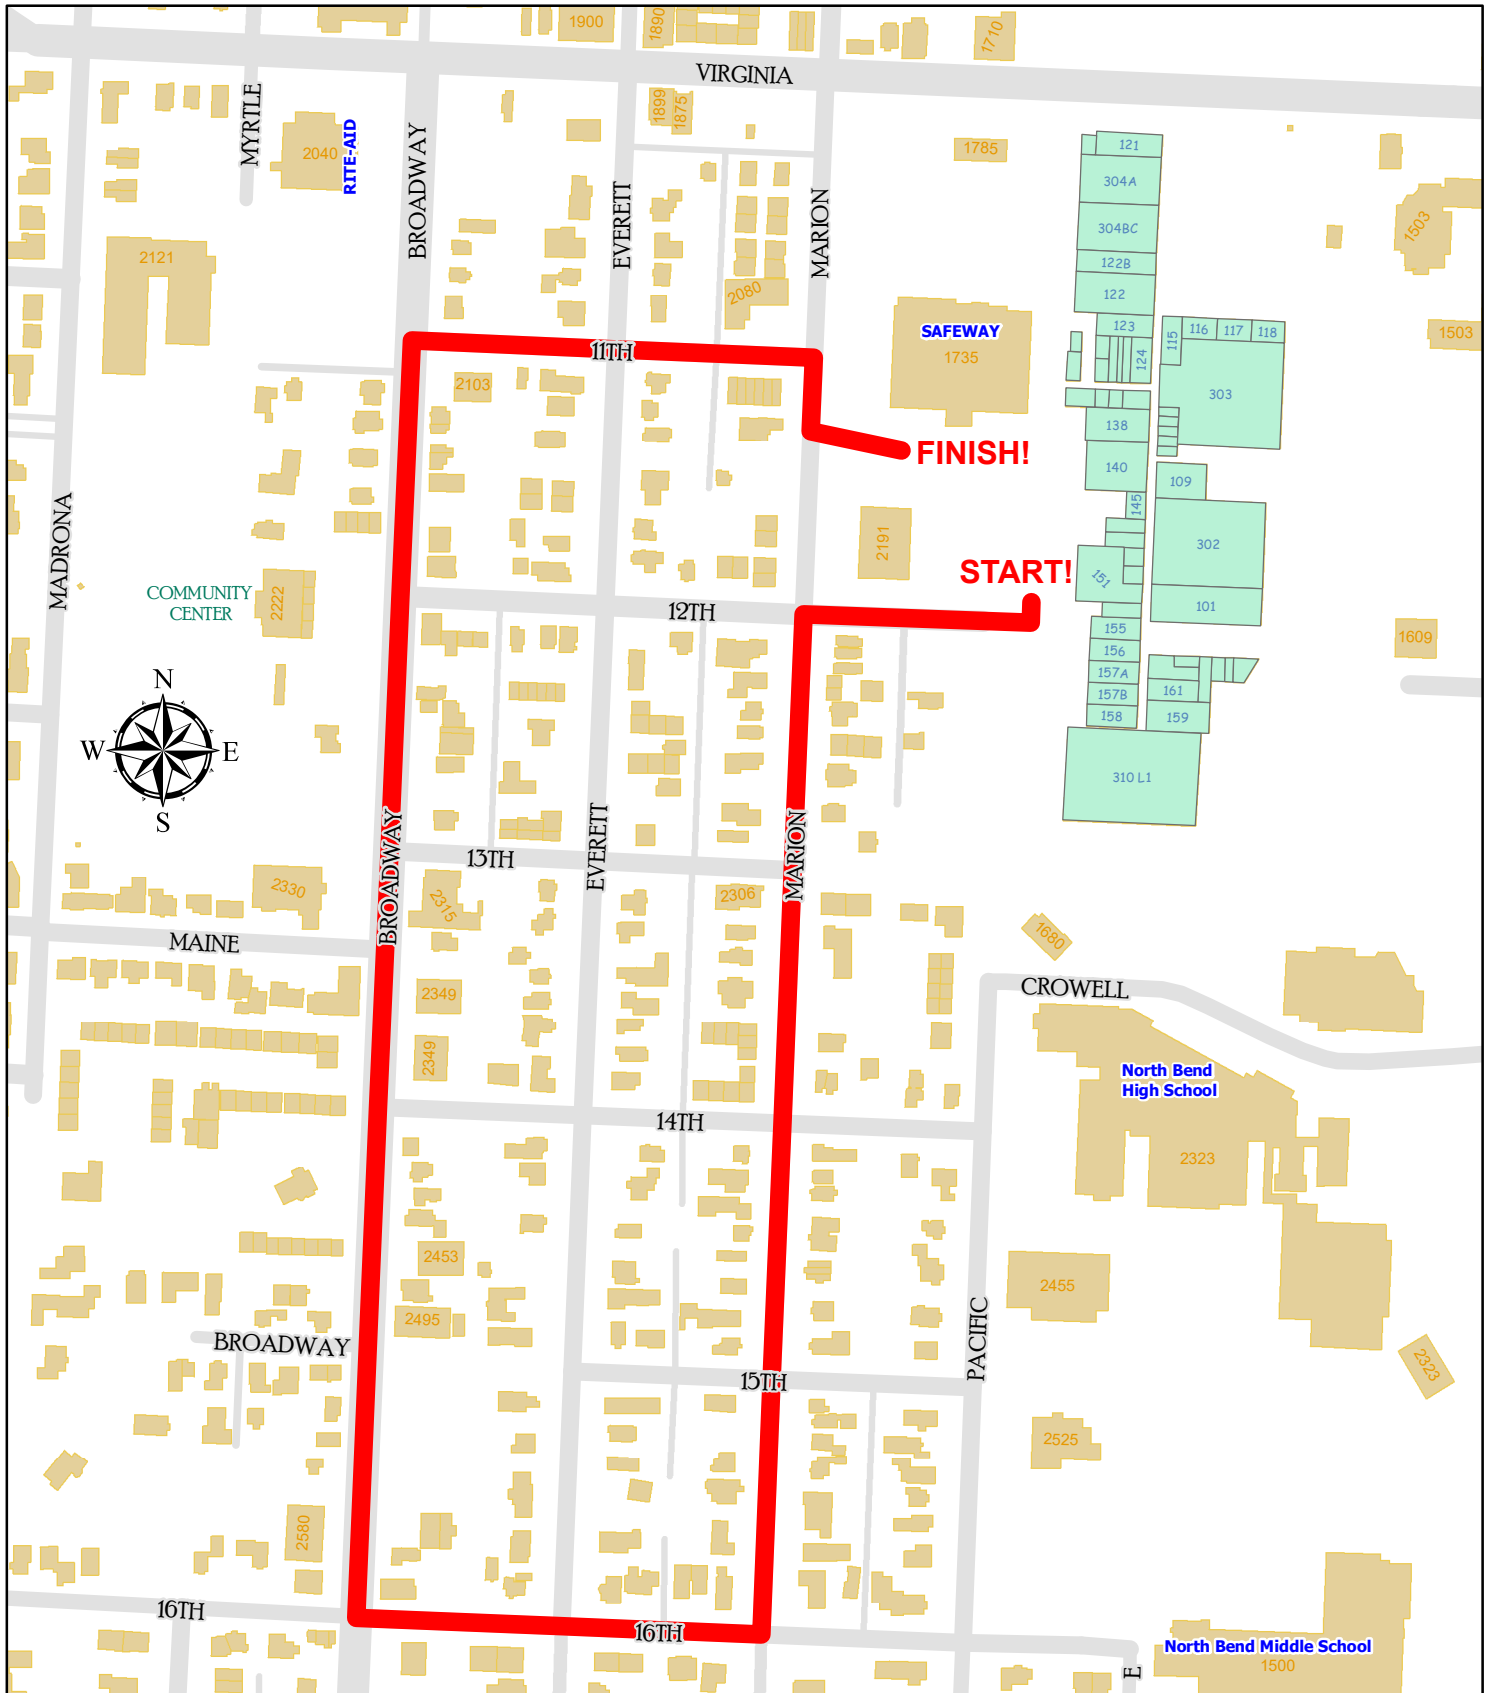

2019 North Bend Christmas Parade Route

FINISH!

START!

Parade Loop:
 Begin along 12th Street
 Left on Marion Avenue
 Right on 16th Street
 Right on Broadway Avenue
 Right on 11th Street
 Return to Pony Village.

Parade lineup will start at 4:30 p.m. and run until 7:00 p.m.
 Lineup will begin behind Safeway.
 Vehicles will line up in Pony Village parking lot.

Legend

- CHRISTMAS_PARADE_ROUTE_2019
- PONY_VILLAGE_MALL